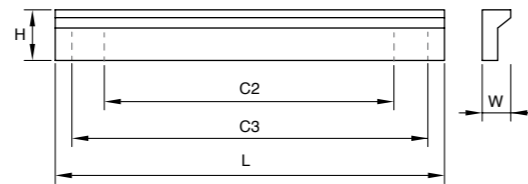

ALUMINUM ANGLE _ 0077

Design: Viefe® Team