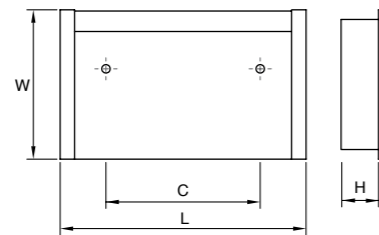

ALUMINUM BOX_0066

Design: Viefe® Team