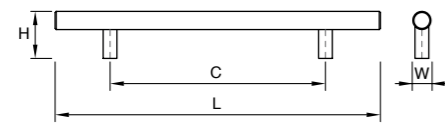

STAINLESS STEEL TUB _ 0083

Design: Viefe® Team