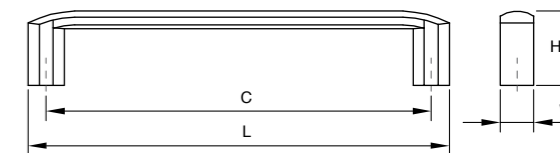

ZAMAK ROMA _ 0241

Design: 2J Design