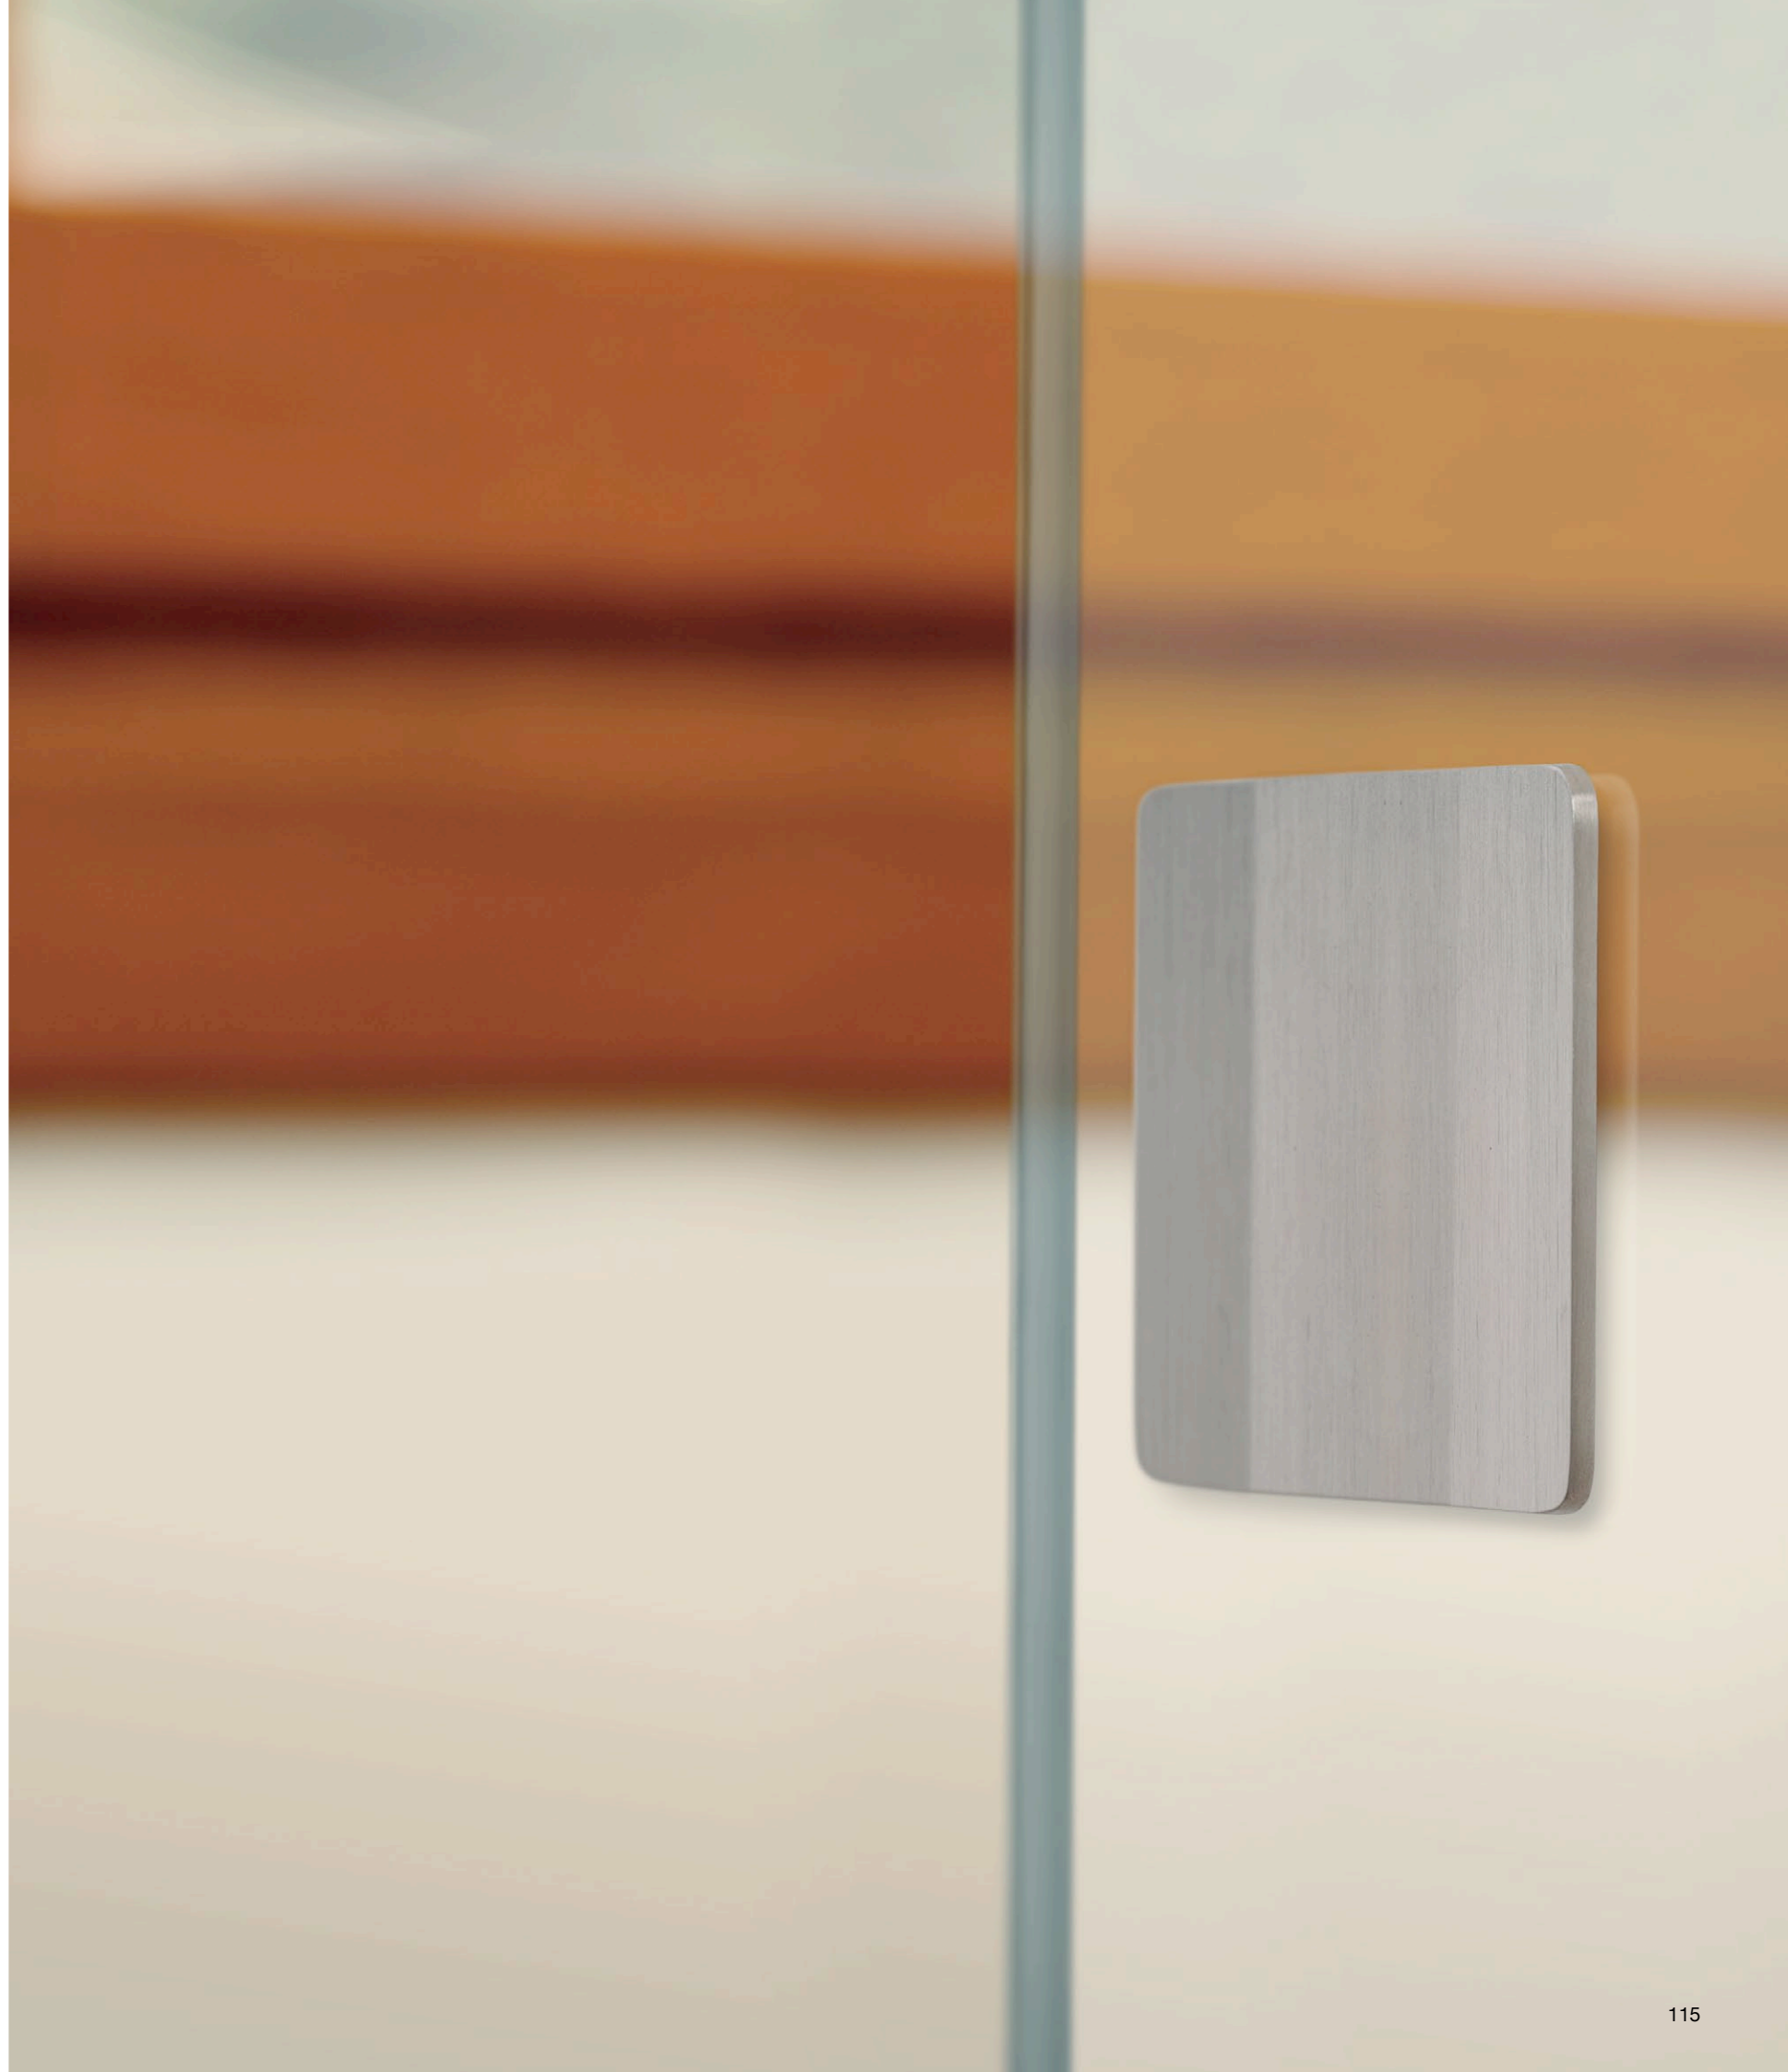

STAINLESS STEEL PLEC _ 0282/0283

Design: Oriol Barri

				Ref.:	L	W	H	⊞
NEW	25	Brushed stainless steel	Inox cepillado	0282075S25	75	75	6	2
NEW	25	Brushed stainless steel	Inox cepillado	0282150S25	150	75	6	2
NEW	25	Brushed stainless steel	Inox cepillado	0283050S25	50	50	6	2
NEW	25	Brushed stainless steel	Inox cepillado	0283150S25	150	50	6	2

3M tape included   Installable with 3M, silicone, UV
Incluye adhesivo 3M   Instalable con 3M, silicona, UV.