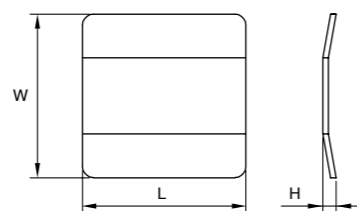

STAINLESS STEEL PLEC _ 0282/0283

Design: Oriol Barri

				Ref.:	L	W	H	⊞
NEW	25	Brushed stainless steel	Inox cepillado	0282075S25	75	75	6	2
NEW	25	Brushed stainless steel	Inox cepillado	0282150S25	150	75	6	2
NEW	25	Brushed stainless steel	Inox cepillado	0283050S25	50	50	6	2
NEW	25	Brushed stainless steel	Inox cepillado	0283150S25	150	50	6	2

3M tape included   Installable with 3M, silicone, UV
Incluye adhesivo 3M   Instalable con 3M, silicona, UV.