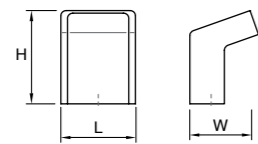

ZAMAK + ACRYLIC FINGER _ 0095

Design: 2J Design