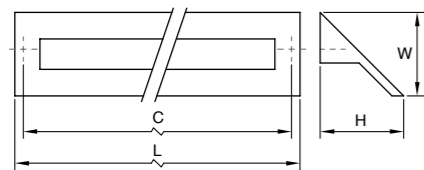

ZAMAK LAU _ 0200

Design: Viefe® Team