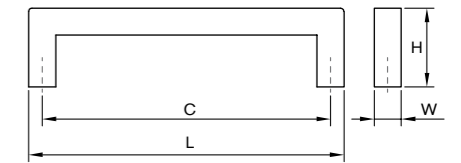

STAINLESS STEEL FERRI _ 0249

Design: Viefe® Team