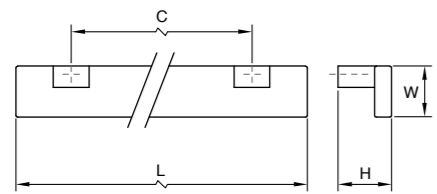

ZAMAK + ACRYLIC BAMBÚ _ 0207

Design: Viefe® Team