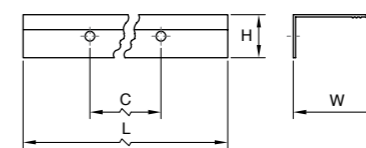

ALUMINUM CURVE_0117

Design: Vefe® Team