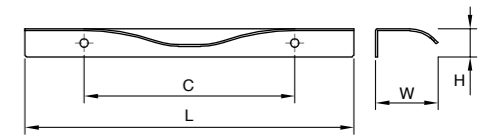

Ref.:	C	L	W	H	
NEW	02 Anodized bright	Anodizado brillo	0254128L02	128	200	38	17	25 Door Puerta 19mm
NEW	02 Anodized bright	Anodizado brillo	0254256L02	256	350	38	17	25 Door Puerta 19mm
	24 Stainless steel look	Inox look	0254128L24	128	200	38	17	25 Door Puerta 19mm
	24 Stainless steel look	Inox look	0254256L24	256	350	38	17	25 Door Puerta 19mm
	24 Stainless steel look	Inox look	0255128L24	128	200	38	17	25 Door Puerta 22mm
	24 Stainless steel look	Inox look	0255256L24	256	350	38	17	25 Door Puerta 22mm