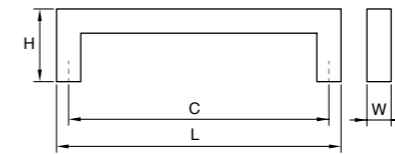

STAINLESS STEEL FORT _ 0076

Design: Viefe® Team

	Ref.:	C	L	W	H	📦
25 Brushed stainless steel	<i>Inox cepillado</i> 0076128S25	128	142	15	40	25
25 Brushed stainless steel	<i>Inox cepillado</i> 0076160S25	160	174	15	40	25
25 Brushed stainless steel	<i>Inox cepillado</i> 0076192S25	192	206	15	40	25
25 Brushed stainless steel	<i>Inox cepillado</i> 0076256S25	256	270	15	40	25
25 Brushed stainless steel	<i>Inox cepillado</i> 0076320S25	320	334	15	40	25
25 Brushed stainless steel	<i>Inox cepillado</i> 0076392S25	392	406	15	40	25
25 Brushed stainless steel	<i>Inox cepillado</i> 0076492S25	492	506	15	40	25
25 Brushed stainless steel	<i>Inox cepillado</i> 0076592S25	592	606	15	40	25
25 Brushed stainless steel	<i>Inox cepillado</i> 0076692S25	692	706	15	40	25