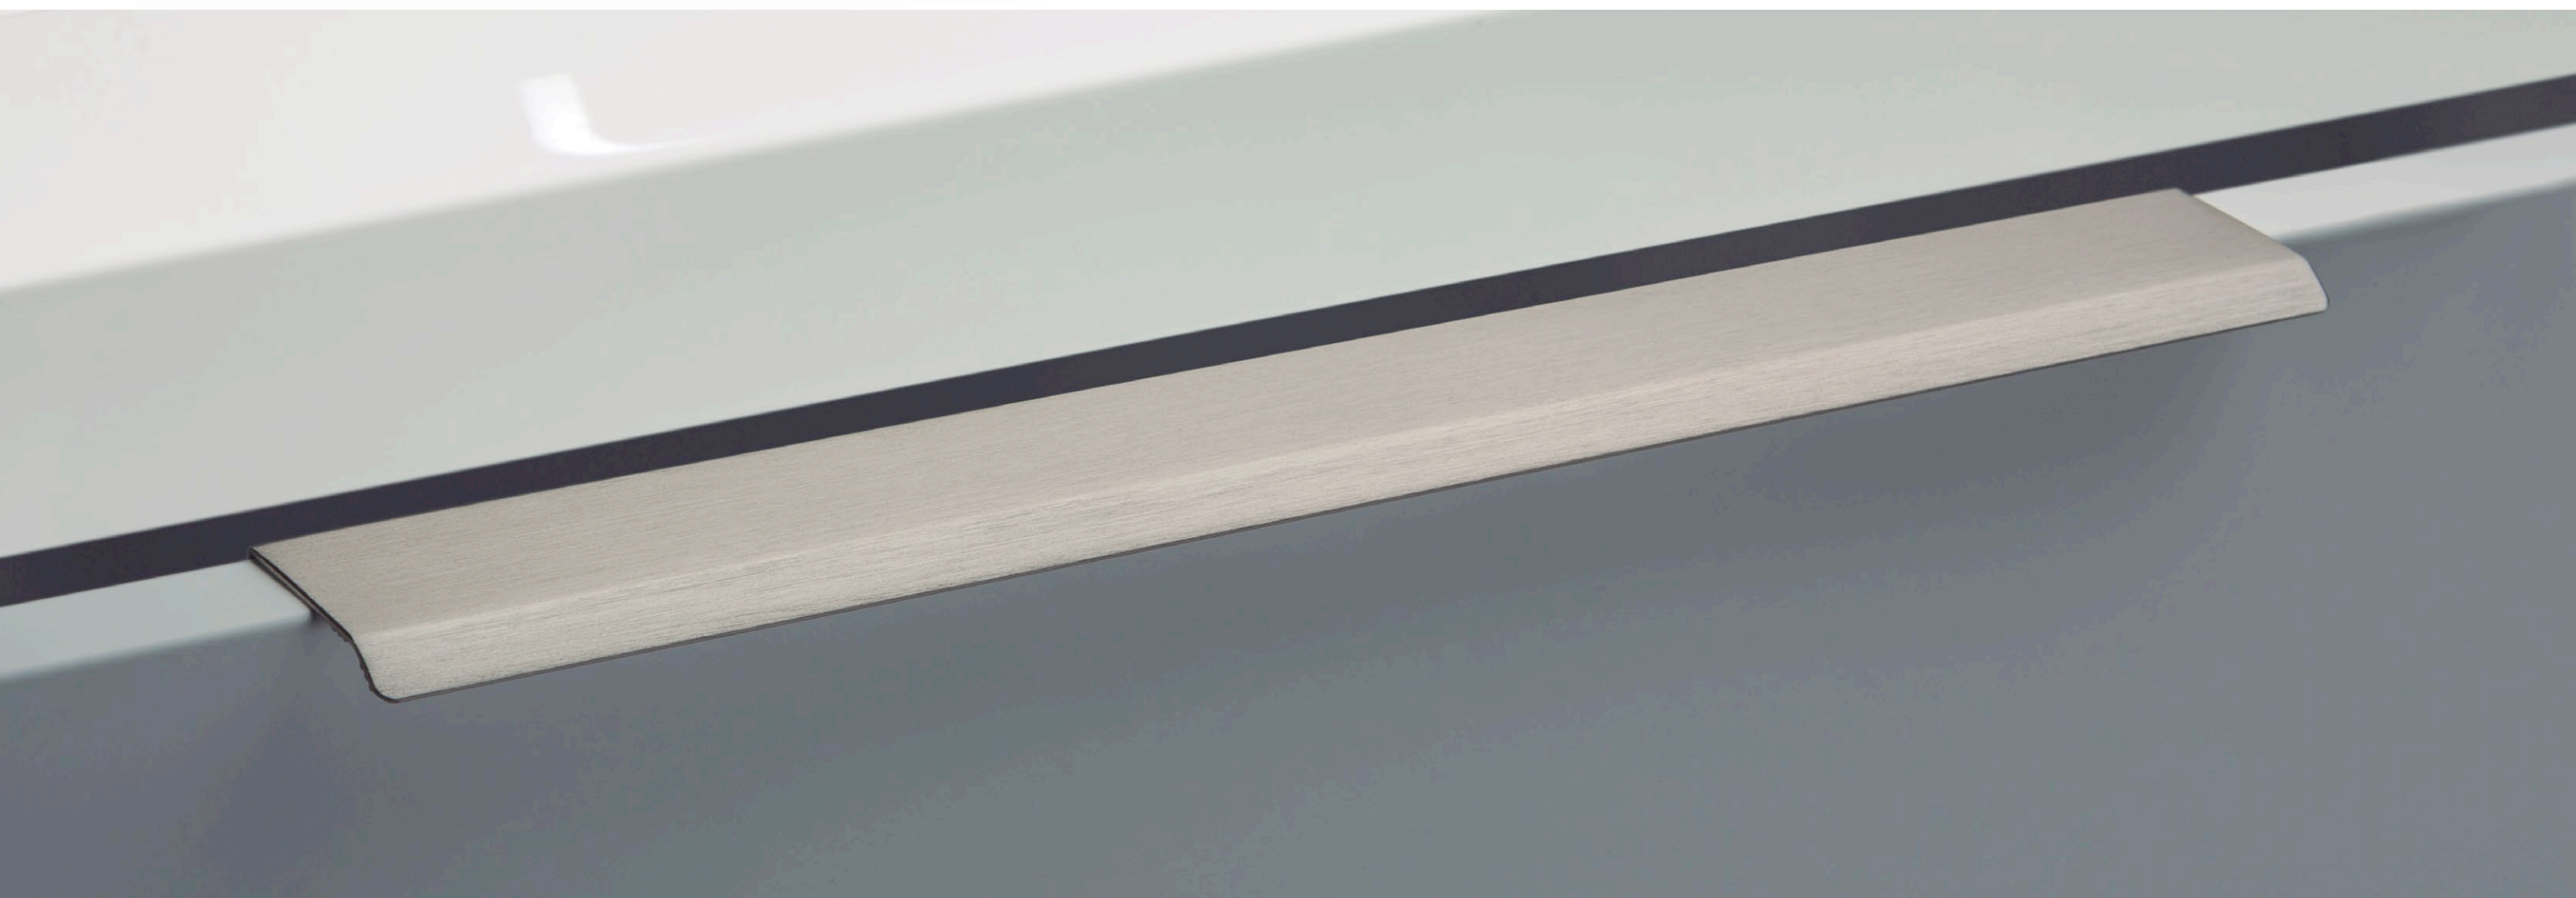

Ref.:	C	L	W	H	☐
04 Anodized	Anodizado	0117032L04	32	45	36	17	25
04 Anodized	Anodizado	0117128L04	128	200	36	17	25
M1 Matt white	Blanco mate	0117032LM1	32	45	36	17	25
M1 Matt white	Blanco mate	0117128LM1	128	200	36	17	25
M2 Matt Black	Negro mate	0117032LM2	32	45	36	17	25
M2 Matt Black	Negro mate	0117128LM2	128	200	36	17	25
24 Stainless steel look	Inox look	0117032L24	32	45	36	17	25
24 Stainless steel look	Inox look	0117064L24	64	100	36	17	25
24 Stainless steel look	Inox look	0117128L24	128	200	36	17	25
24 Stainless steel look	Inox look	0117192L24	192	300	36	17	25
24 Stainless steel look	Inox look	0117320L24	320	400	36	17	25
24 Stainless steel look	Inox look	0117416L24	416	500	36	17	25