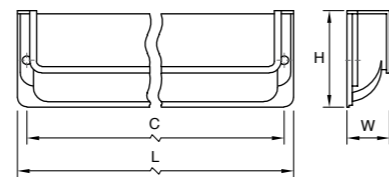

ZAMAK NEST _ 0105 / COMBINABLE WITH 0094

Design: Viefe® Team