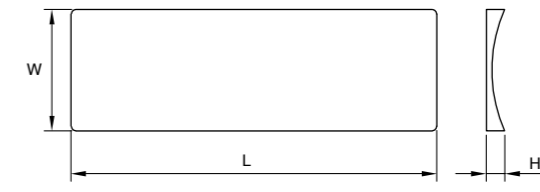

NEW	15 Maple	Maple	0289150W15	150	50	9,8	2
NEW	16 Oak	Roble	0289150W16	150	50	9,8	2
NEW	17 Walnut	Nogal	0289150W17	150	50	9,8	2

3M tape included / Incluye adhesivo 3M   Installable with 3M, silicone, UV / Instalable con 3M, silicon, UV.