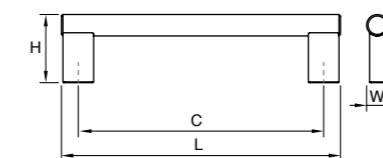

STAINLESS STEEL KOMBI _ 0064

Design: Viefe® Team